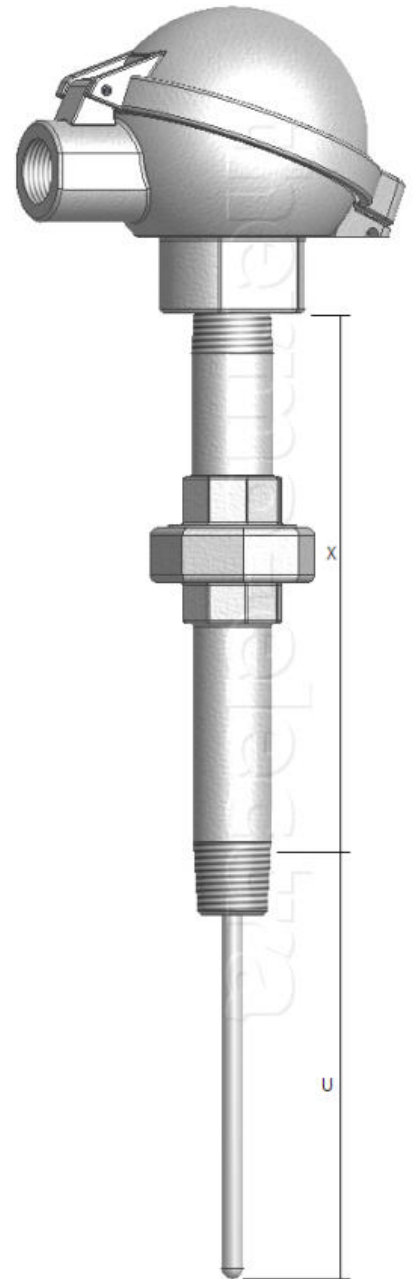

LEX55 Ex ec certified thermocouple with transmitter for zone 2 and 22

Ordering code

*This datasheet is purely indicative, build-up of model code may vary from this datasheet.